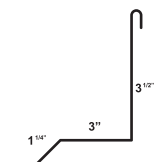

Door Jam Cover  
8.125

Down Spout

Economy Eave

Door Head Wide

Inside Corner

R Panel Head

R Panel Jam

Reg Gutter

UPN Jam Trim

UPN Corner

UPN House  
Rake

UPN Inside Corner

UPN Transition

Valley

Sculptured Pre Hung  
Gutter

Sculptured High Side  
Eave