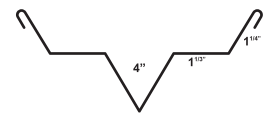

Door Jam Cover  
8.125

Down Spout

Economy Eave

Door Head Wide

Inside Corner

R Panel Head

R Panel Jam

Reg Gutter