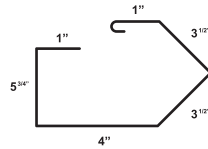

# Sheet Metal Profiles

R-Panel or PBR-Panel

U-Panel or PBU-Panel

2x2 Angle

3x3 Angle

4x4 Angle

Base Trim

Door Jam Cover  
6.125

Door Jam Cover  
8.125

Down Spout

Economy Eave

Door Head Wide

Inside Corner

R Panel Head

R Panel Jam

Reg Gutter