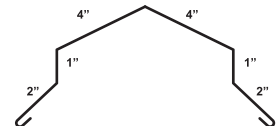

Sheet Metal Profiles

Ridge Roll