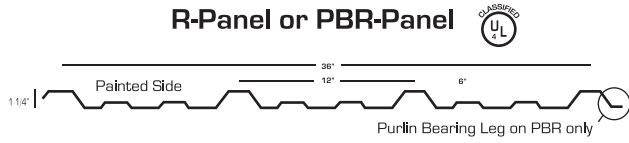

Sheet Metal Profiles

R-Panel or PBR-Panel