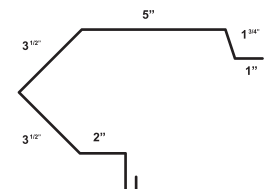

Door Jam Cover  
8.125

Down Spout

Economy Eave

Door Head Wide

Inside Corner

R Panel Head

R Panel Jam

Reg Gutter

Ridge Flash

Ridge Roll

RPN House  
Rake

RPN Sc Corner

RPN Transition

Sc Corner  
6x4

Sc Rake

UPN Head Trim