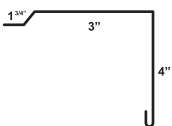

RPN House
Rake