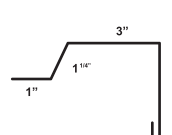

UPN House
Rake