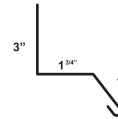

# Sheet Metal Profiles

R-Panel or PBR-Panel

U-Panel or PBU-Panel

2x2 Angle

3x3 Angle

4x4 Angle

Base Trim

Door Jam Cover  
6.125

Door Jam Cover  
8.125

Down Spout

Economy Eave

Door Head Wide

Inside Corner

R Panel Head

R Panel Jam

Reg Gutter