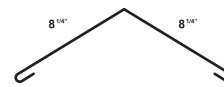

Ridge Flash