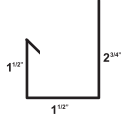

# Sheet Metal Profiles

R-Panel or PBR-Panel

U-Panel or PBU-Panel

2x2 Angle

3x3 Angle

4x4 Angle

Base Trim

Door Jam Cover  
6.125

Door Jam Cover  
8.125

Down Spout

Economy Eave

Door Head Wide

Inside Corner

R Panel Head

R Panel Jam

Reg Gutter