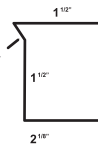

# Sheet Metal Profiles

R-Panel or PBR-Panel

U-Panel or PBU-Panel

2x2 Angle

3x3 Angle

4x4 Angle

Base Trim

Door Jam Cover  
6.125

Door Jam Cover  
8.125

Down Spout

Economy Eave

Door Head Wide

Inside Corner

R Panel Head

R Panel Jam

Reg Gutter