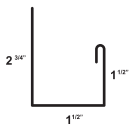

# Sheet Metal Profiles

R-Panel or PBR-Panel

U-Panel or PBU-Panel

2x2 Angle

3x3 Angle

4x4 Angle

Base Trim

Door Jam Cover  
6.125

Door Jam Cover  
8.125

Down Spout

Economy Eave

Door Head Wide

Inside Corner

R Panel Head

R Panel Jam

Reg Gutter