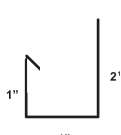

UPN Jam Trim