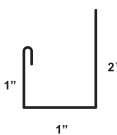

Door Jam Cover  
8.125

Down Spout

Economy Eave

Door Head Wide

Inside Corner

R Panel Head

R Panel Jam

Reg Gutter

Ridge Flash

Ridge Roll

RPN House  
Rake

RPN Sc Corner

RPN Transition

Sc Corner  
6x4

Sc Rake

UPN Head Trim