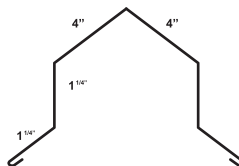

Sheet Metal Profiles

UPN Corner