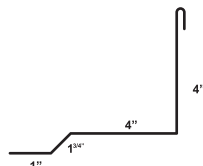

Door Jam Cover  
8.125

Down Spout

Economy Eave

Door Head Wide

Inside Corner

R Panel Head

R Panel Jam

Reg Gutter

Ridge Flash

Ridge Roll

RPN House  
Rake

RPN Sc Corner

RPN Transition

Sc Corner  
6x4

Sc Rake

UPN Head Trim