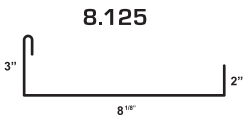

Door Jam Cover
8.125