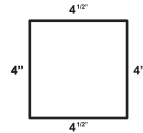

Sheet Metal Profiles

Down Spout